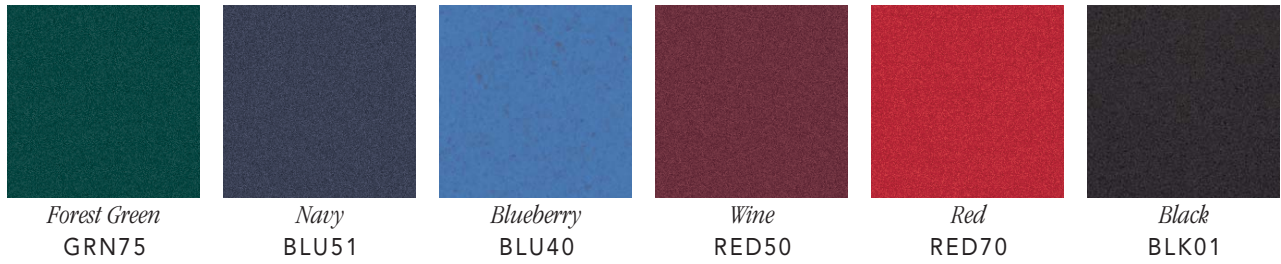

HARD PLASTIC SEAT COLORS

MARTEST 21® STANDARD COLORS

MARTEST 21 DESIGNER COLORS - There are no Designer Colors for Martest 21 hard plastic. See the FRW hard plastic pallet for additional hard plastic color options.

FRW™ STANDARD COLORS

FRW DESIGNER COLORS