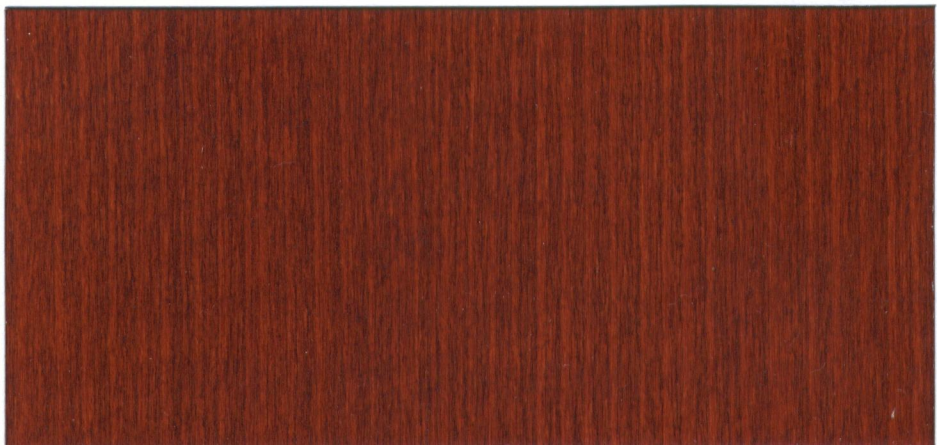

cosmopolitan | veneer tile and panel trim

B129 natural

B102 auburn

B100 congo